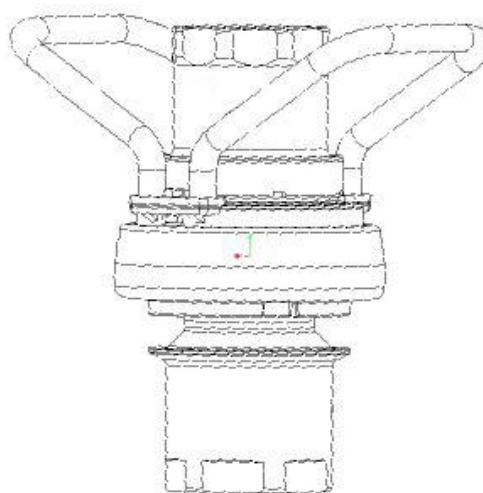

BODTECH Mszańska 1A 44-304 Wodzisław Śląski Polska

www.bodtech.pl bodtech@bodtech.pl Telefon: +48503834570

41