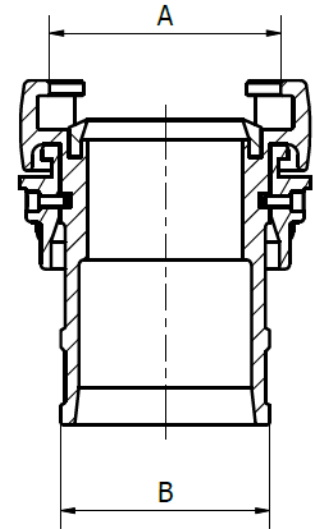

Material:

Aluminum by casting
Brass by forging

Lug Distance

- ØA1=83
- ØA2=66
- ØA3=50

NOR couplings

Standard
Materials
Seal

NOR coupling hose

Norwegian standard.
Brass / Aluminum
NBR black

NOR couplings

Standard
Materials
Seal

NOR coupling female thread

Norwegian standard.
Brass / Aluminum
NBR black or white

Name	Size	A	B	Code	Material
NOF50/25	LAS3-DN25	50	G1"	B1891006	AL-casting
NOF50/32	LAS3-DN32	50	G1 1/4"	B1891007	AL-casting
NOF50/38	LAS3-DN38	50	G1 1/2"	B1891008	AL-casting
NOF50/50	LAS3-DN50	50	G2"	B1891009	AL-casting
NOF66/38	LAS2-DN38	66	G1-1/2"	B1891004	AL-casting
NOF66/50	LAS2-DN50	66	G2"	B1891003	AL-casting
NOF83/25	LAS1-DN25	83	G1"	B1891014	AL-casting
NOF83/38	LAS1-DN38	83	G1 1/2"	B1891012	AL-casting
NOF83/50	LAS1-DN50	83	G2"	B1891013	AL-casting
NOF83/65	LAS1-DN65	83	G2-1/2"	B1891015	AL-casting
NOF83/75	LAS1-DN75	83	G3"	B1891016	AL-casting
NOF50/25	LAS3-DN25	50	G1"	B1804056	BR
NOF50/32	LAS3-DN32	50	G1 1/4"	B1804057	BR
NOF50/38	LAS3-DN38	50	G1 1/2"	B1804058	BR
NOF50/50	LAS3-DN50	50	G2"	B1804059	BR
NOF66/38	LAS2-DN38	66	G1-1/2"	B1804028	BR
NOF66/50	LAS2-DN50	66	G2"	B1801011	BR
NOF83/25	LAS1-DN25	83	G1"	B1804060	BR
NOF83/38	LAS1-DN38	83	G1 1/2"	B1804061	BR
NOF83/50	LAS1-DN50	83	G2"	B1804062	BR
NOF83/65	LAS1-DN65	83	G2-1/2"	B1804063	BR
NOF83/75	LAS1-DN75	83	G3"	B1804064	BR