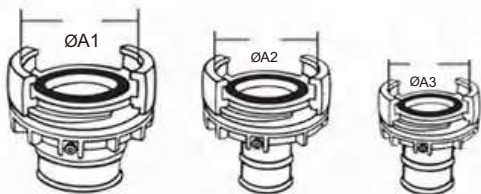

Material:

Aluminum by casting
Brass by forging

Lug Distance

- ØA1=83
- ØA2=66
- ØA3=50

NOR couplings

Standard
Materials
Seal

NOR coupling hose

Norwegian standard.
Brass / Aluminum
NBR black

Name	Size	A	B	Code	Material
NOH50/25	LAS3-DN25	50	25	B1890006	AL-casting
NOH50/32	LAS3-DN32	50	32	B1890007	AL-casting
NOH50/38	LAS3-DN38	50	38	B1890008	AL-casting
NOH50/42	LAS3-DN42	50	42	B1890009	AL-casting
NOH66/32	LAS2-DN32	66	32	B1890016	AL-casting
NOH66/38	LAS2-DN38	66	38	B1890004	AL-casting
NOH66/51	LAS2-DN51	66	51	B1890003	AL-casting
NOH83/38	LAS1-DN38	83	38	B1890012	AL-casting
NOH83/51	LAS1-DN51	83	51	B1890013	AL-casting
NOH83/65	LAS1-DN65	83	65	B1890014	AL-casting
NOH83/75	LAS1-DN75	83	75	B1890015	AL-casting
NOH50/25	LAS3-DN25	50	25	B1804047	BR
NOH50/32	LAS3-DN32	50	32	B1804048	BR
NOH50/38	LAS3-DN38	50	38	B1804049	BR
NOH50/42	LAS3-DN42	50	42	B1804050	BR
NOH66/32	LAS2-DN32	66	32	B1804051	BR
NOH66/38	LAS2-DN38	66	38	B1804022	BR
NOH66/51	LAS2-DN51	66	51	B1804021	BR
NOH83/38	LAS1-DN38	83	38	B1804052	BR
NOH83/51	LAS1-DN51	83	51	B1804053	BR
NOH83/65	LAS1-DN65	83	65	B1804054	BR
NOH83/75	LAS1-DN75	83	75	B1804055	BR