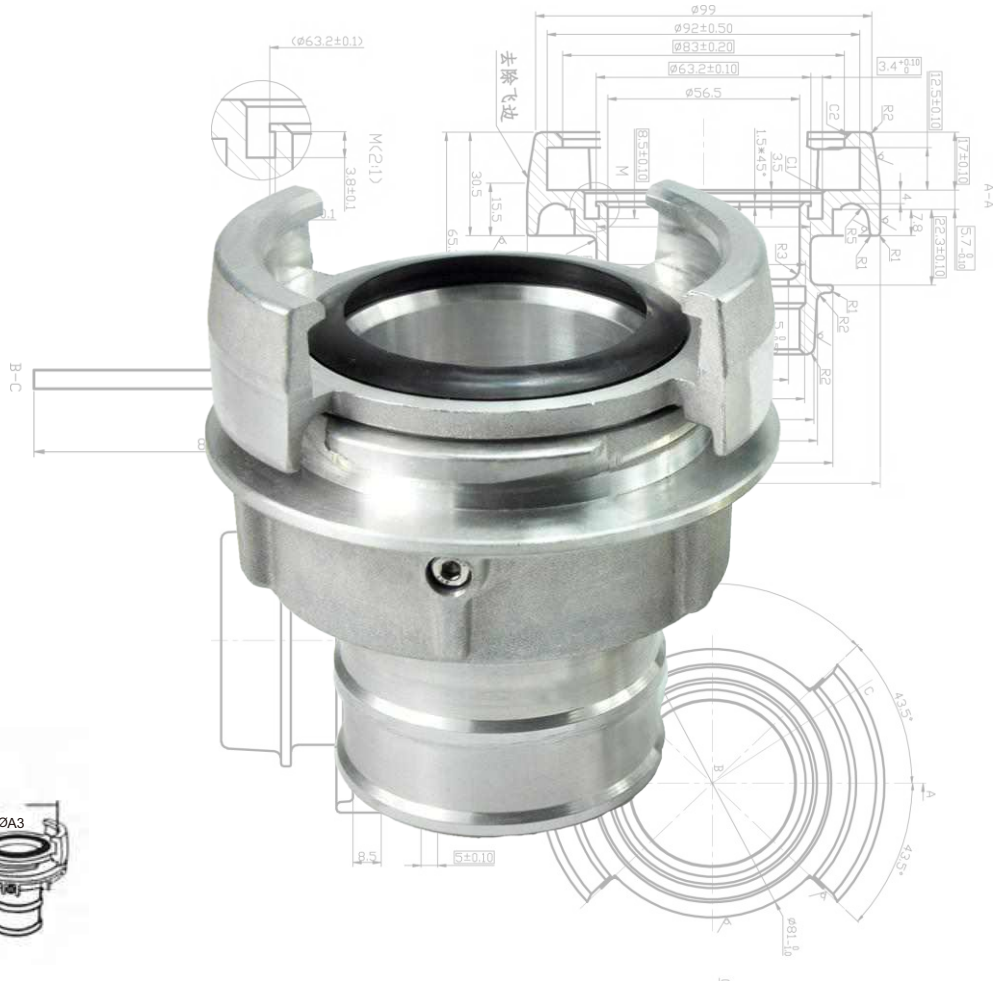

Material:

Aluminum by casting
Brass by forging

Lug Distance

- ØA1=83
- ØA2=66
- ØA3=50

NOR couplings

Standard
Materials
Seal

NOR coupling hose

Norwegian standard.
Brass / Aluminum
NBR black

NOR couplings

Standard
Materials
Seal

NOR coupling female thread

Norwegian standard.
Brass / Aluminum
NBR black or white

Name	Size	A	B	Code	Material
NOF50/25	LAS3-DN25	50	G1"	B1891006	AL-casting
NOF50/32	LAS3-DN32	50	G1 1/4"	B1891007	AL-casting
NOF50/38	LAS3-DN38	50	G1 1/2"	B1891008	AL-casting
NOF50/50	LAS3-DN50	50	G2"	B1891009	AL-casting
NOF66/38	LAS2-DN38	66	G1-1/2"	B1891004	AL-casting
NOF66/50	LAS2-DN50	66	G2"	B1891003	AL-casting
NOF83/25	LAS1-DN25	83	G1"	B1891014	AL-casting
NOF83/38	LAS1-DN38	83	G1 1/2"	B1891012	AL-casting
NOF83/50	LAS1-DN50	83	G2"	B1891013	AL-casting
NOF83/65	LAS1-DN65	83	G2-1/2"	B1891015	AL-casting
NOF83/75	LAS1-DN75	83	G3"	B1891016	AL-casting
NOF50/25	LAS3-DN25	50	G1"	B1804056	BR
NOF50/32	LAS3-DN32	50	G1 1/4"	B1804057	BR
NOF50/38	LAS3-DN38	50	G1 1/2"	B1804058	BR
NOF50/50	LAS3-DN50	50	G2"	B1804059	BR
NOF66/38	LAS2-DN38	66	G1-1/2"	B1804028	BR
NOF66/50	LAS2-DN50	66	G2"	B1801011	BR
NOF83/25	LAS1-DN25	83	G1"	B1804060	BR
NOF83/38	LAS1-DN38	83	G1 1/2"	B1804061	BR
NOF83/50	LAS1-DN50	83	G2"	B1804062	BR
NOF83/65	LAS1-DN65	83	G2-1/2"	B1804063	BR
NOF83/75	LAS1-DN75	83	G3"	B1804064	BR