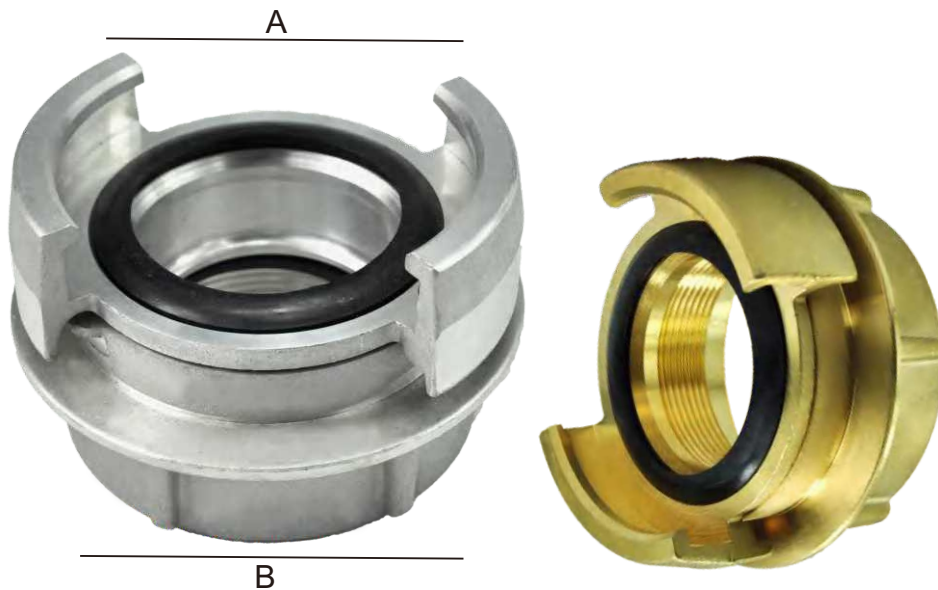

NOR couplings

Standard
Materials
Seal

NOR coupling female thread

Norwegian standard.
Brass / Aluminum
NBR black or white

Name	Size	A	B	Code	Material
NOF50/25	LAS3-DN25	50	G1"	B1891006	AL-casting
NOF50/32	LAS3-DN32	50	G1 1/4"	B1891007	AL-casting
NOF50/38	LAS3-DN38	50	G1 1/2"	B1891008	AL-casting
NOF50/50	LAS3-DN50	50	G2"	B1891009	AL-casting
NOF66/38	LAS2-DN38	66	G1-1/2"	B1891004	AL-casting
NOF66/50	LAS2-DN50	66	G2"	B1891003	AL-casting
NOF83/25	LAS1-DN25	83	G1"	B1891014	AL-casting
NOF83/38	LAS1-DN38	83	G1 1/2"	B1891012	AL-casting
NOF83/50	LAS1-DN50	83	G2"	B1891013	AL-casting
NOF83/65	LAS1-DN65	83	G2-1/2"	B1891015	AL-casting
NOF83/75	LAS1-DN75	83	G3"	B1891016	AL-casting
NOF50/25	LAS3-DN25	50	G1"	B1804056	BR
NOF50/32	LAS3-DN32	50	G1 1/4"	B1804057	BR
NOF50/38	LAS3-DN38	50	G1 1/2"	B1804058	BR
NOF50/50	LAS3-DN50	50	G2"	B1804059	BR
NOF66/38	LAS2-DN38	66	G1-1/2"	B1804028	BR
NOF66/50	LAS2-DN50	66	G2"	B1801011	BR
NOF83/25	LAS1-DN25	83	G1"	B1804060	BR
NOF83/38	LAS1-DN38	83	G1 1/2"	B1804061	BR
NOF83/50	LAS1-DN50	83	G2"	B1804062	BR
NOF83/65	LAS1-DN65	83	G2-1/2"	B1804063	BR
NOF83/75	LAS1-DN75	83	G3"	B1804064	BR