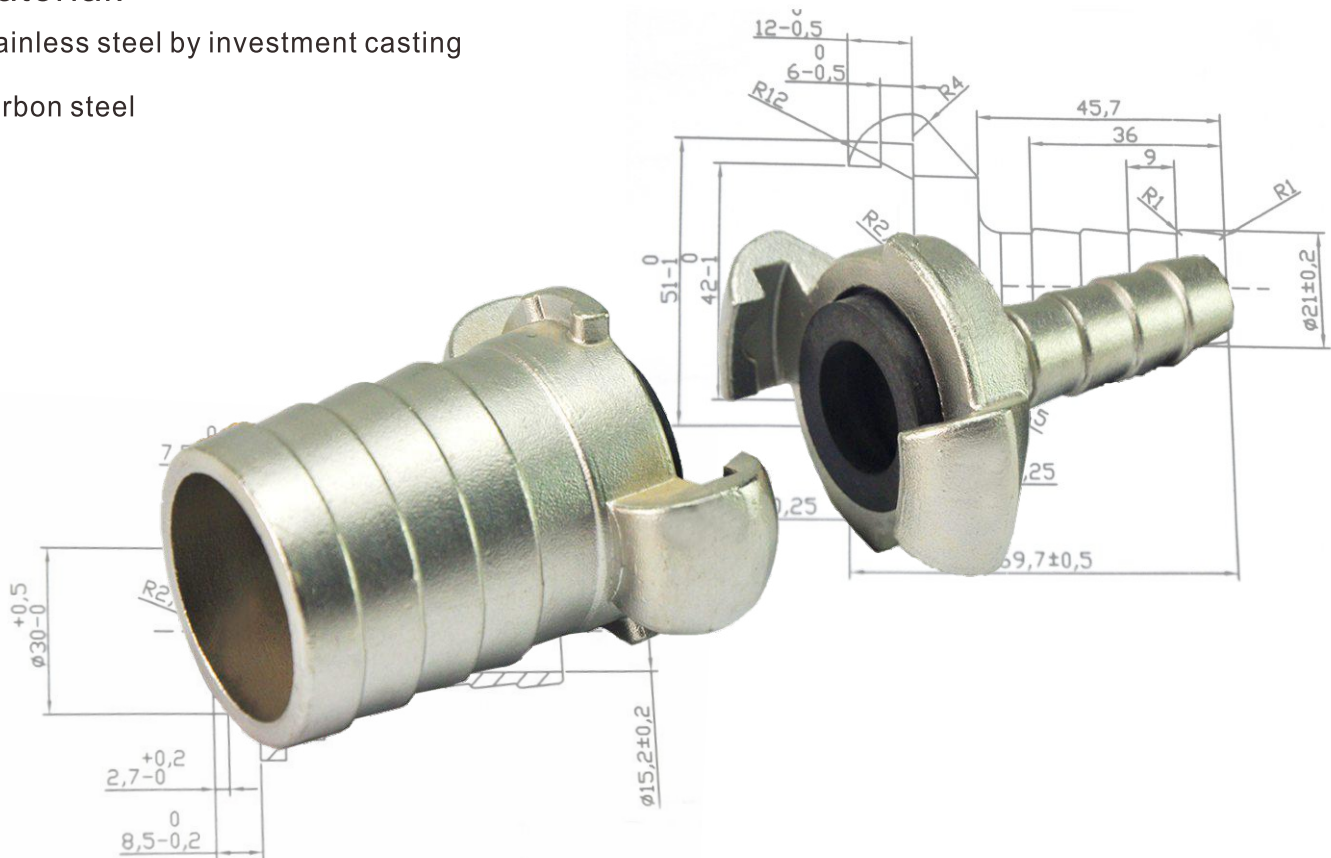

Material:

Stainless steel by investment casting

Carbon steel

Hose end

Name	Size	Hose ID/mm	Code	Weight	SPQ	H	Material
EUH10	3/8"	10	B0701019		100		SS
EUH13	1/2"	13	B0701010		100		SS
EUH16	5/8"	16	B0701020		100		SS
EUH19	3/4"	19	B0701009		100		SS
EUH25	1"	25	B0701008		100		SS
EUH32	1 1/4"	32	B0701021		100		SS
EUH38	1 1/2"	38	B0701022		80		SS
EUH10	3/8"	10	B0701012		100		CS
EUH13	1/2"	13	B0701013		100		CS
EUH16	5/8"	16	B0701014		100		CS
EUH19	3/4"	19	B0701015		100		CS
EUH25	1"	25	B0701016		100		CS
EUH32	1 1/4"	32	B0701017		100		CS
EUH38	1 1/2"	38	B0701018		80		CS

Female thread

Name	Size	Thread	Code	Weight	SPQ	D	Material
EUF07	1/4"	G1/4"	B0701031		150		SS
EUF10	3/8"	G3/8"	B0701032		150		SS
EUF13	1/2"	G1/2"	B0701007		150		SS
EUF16	5/8"	G5/8"	B0701033		150		SS
EUF19	3/4"	G3/4"	B0701006		150		SS
EUF25	1"	G1"	B0701005		100		SS
EUF32	1 1/4"	G1 1/4"	B0701034		100		SS
EUF38	1 1/2"	G1 1/2"	B0701035		100		SS
EUF07	1/4"	G1/4"	B0701023		150		CS
EUF10	3/8"	G3/8"	B0701024		150		CS
EUF13	1/2"	G1/2"	B0701025		150		CS
EUF16	5/8"	G5/8"	B0701026		150		CS
EUF19	3/4"	G3/4"	B0701027		150		CS
EUF25	1"	G1"	B0701028		100		CS
EUF32	1 1/4"	G1 1/4"	B0701029		100		CS
EUF38	1 1/2"	G1 1/2"	B0701030		100		CS

Male thread

Name	Size	Thread	Code	Weight	SPQ	D	Material
EUM07	1/4"	G1/4"	B0701044		150		SS
EUM10	3/8"	G3/8"	B0701045		150		SS
EUM13	1/2"	G1/2"	B0701004		100		SS
EUM16	5/8"	G5/8"	B0701046		100		SS
EUM19	3/4"	G3/4"	B0701003		100		SS
EUM25	1"	G1"	B0701002		100		SS
EUM32	1 1/4"	G1 1/4"	B0701047		100		SS
EUM38	1 1/2"	G1 1/2"	B0701048		80		SS
EUM07	1/4"	G1/4"	B0701036		150		CS
EUM10	3/8"	G3/8"	B0701037		150		CS
EUM13	1/2"	G1/2"	B0701038		100		CS
EUM16	5/8"	G5/8"	B0701039		100		CS
EUM19	3/4"	G3/4"	B0701040		100		CS
EUM25	1"	G1"	B0701041		100		CS
EUM32	1 1/4"	G1 1/4"	B0701042		100		CS
EUM38	1 1/2"	G1 1/2"	B0701043		80		CS