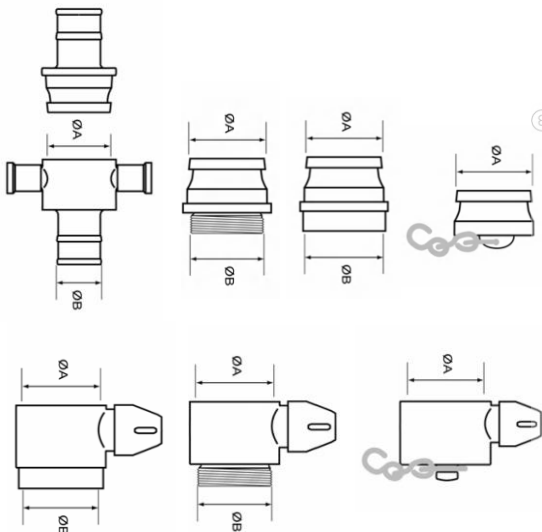

material

Brass by casting
 Aluminum by casting

British couplings **British instantaneous coupling hose**

Standard BS 336
 Materials Brass / Aluminum
 Seal NBR black or white

Name	Size	A	B	Code	Material
BIT38/38	DN38	1-1/2"	38	B2989001	AL
BIT50/50	DN50	2"	50	B2989002	AL
BIT65/38	DN65	2-1/2"	38	B2989003	AL
BIT65/45	DN65	2-1/2"	45	B2989004	AL
BIT65/52	DN65	2-1/2"	52	B2989005	AL
BIT65/64	DN65	2-1/2"	64	B2989006	AL
BIT65/70	DN65	2-1/2"	70	B2989007	AL
BIT65/75	DN65	2-1/2"	75	B2989008	AL
BIT38/38	DN38	1-1/2"	38	B2989009	BR
BIT50/50	DN50	2"	50	B2989010	BR
BIT65/38	DN65	2-1/2"	38	B2989011	BR
BIT65/45	DN65	2-1/2"	45	B2989012	BR
BIT65/52	DN65	2-1/2"	52	B2989013	BR
BIT65/64	DN65	2-1/2"	64	B2989014	BR
BIT65/70	DN65	2-1/2"	70	B2989015	BR
BIT65/75	DN65	2-1/2"	75	B2989016	BR

British couplings **British instantaneous coupling cap**

Standard BS 336
 Materials Brass / Aluminum
 Seal NBR black or white

Name	Size	A	Code	Material
BICP38	DN38	38	B2908001	AL
BICP65	DN65	65	B2908002	AL
BICP38	DN38	38	B2908003	BR
BICP65	DN65	65	B2908004	BR

British couplings	2.5"Inst. x 2.5" Inst. LA Double Fem. Adaptor To BS336
-------------------	--

Standard	BS 336
Materials	Aluminum

Name	Size	Code	Material
BS double female	2 1/2"	B2901008	AL-casting

British couplings	2.5"Inst. x 2.5" Inst. LA Double Male Adaptor To BS336
-------------------	--

Standard	BS 336
Materials	Aluminum

Name	Size	Code	Material
BS double male	2 1/2"	B2902008	AL-forging

British couplings**British instantaneous coupling female adaptors**

Standard
Materials
Seal

BS 336
Brass / Stainless 1.4581/ Aluminum
NBR black or white