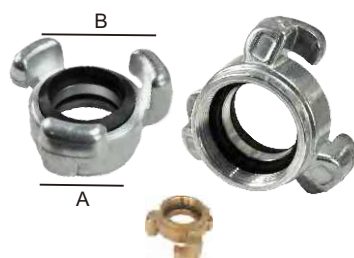

Material
 Brass by forging
 Aluminum by forging

Couplings / Valves / Hoses / Special Equipment

Barcelona coupling

Standard
Materials
Seal

Barcelona coupling hose tail

N/UNE-23400
Brass / Aluminum
NBR black or white

Name	Size	A	B	Code	Material
BAT25	1"	25	42	B2401001	AL-forging
BAT40	1 1/2"	45	62	B2401002	AL-forging
BAT65	2 1/2"	70	88	B2401003	AL-forging
BAT25	1"	25	42	B2401007	AL-casting
BAT40	1 1/2"	44	62	B2401008	AL-casting
BAT65	2 1/2"	69	88	B2401009	AL-casting
BAT25	1"	25	42	B2401004	BR
BAT40	1 1/2"	45	62	B2401005	BR
BAT65	2 1/2"	70	88	B2401006	BR

Barcelona couplings

Standard
Materials
Seal

Barcelona coupling female adaptor

N/UNE-23400
Brass / Aluminum
NBR black or white

Name	Size	A	B	Code	Material
BAF20	G3/4"		42	B2402001	AL-forging
BAF25	G1"	25	42	B2402002	AL-forging
BAF40	G1 1/2"	45	62	B2402003	AL-forging
BAF65	G2 1/2"	70	88	B2402004	AL-forging
BAF25	G1"	25	42	B2402012	AL-casting
BAF40	G1 1/2"	45	62	B2402010	AL-casting
BAF65	G2 1/2"	70	88	B2402014	AL-casting
BAF20	G3/4"		42	B2402005	BR
BAF25	G1"	25	42	B2402006	BR
BAF40	G1 1/2"	45	62	B2402007	BR
BAF65	G2 1/2"	70	88	B2402008	BR

Barcelona couplings **Barcelona coupling cap and chain**

Standard N/UNE-23400
 Materials Brass / Aluminum
 Seal NBR black or white

Name	Size	A	B	Code	Material
BAC25	1"	25	42	B2404001	AL-casting
BAC40	1 1/2"	45	62	B2404002	AL-casting
BAC65	2 1/2"	70	88	B2404003	AL-casting
BAC25	1"	25	42	B2404004	BR
BAC40	1 1/2"	45	62	B2404005	BR
BAC65	2 1/2"	70	88	B2404006	BR